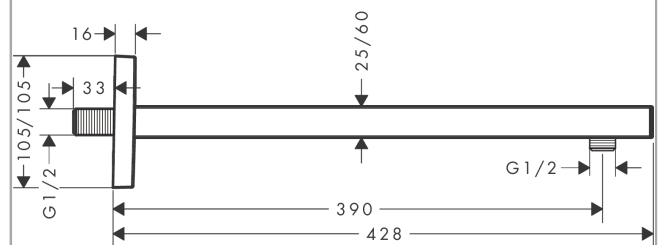

Shower arm square 39 cm

Surfaces: **Chrome** Article Number: **27694000**

Description

product features

- length: 390 mm
- installation type: exposed installation
- connection thread G 1/2
- connection dimension DN15

Design awards

Product image

Scale drawing

Shower arm square 39 cm
 Surfaces: **Chrome** Article Number: **27694000**

Exploded Drawing

Year of production: >08/19

Shower arm square 39 cm

Surfaces: **Chrome** Article Number: **27694000**

Spare part list

Year of production: >08/19

Pos.	Description	Article Number	Price	PU
1	mounting set	96179000	-	1
2	wall flange	93441000	-	1
3	O-ring 6x2	98458000	-	1
4	connecting thread	93416000	-	1
5	escutcheon	93126000	-	1
6	screw	93431000	-	1
7	shower arm	93221000	-	1