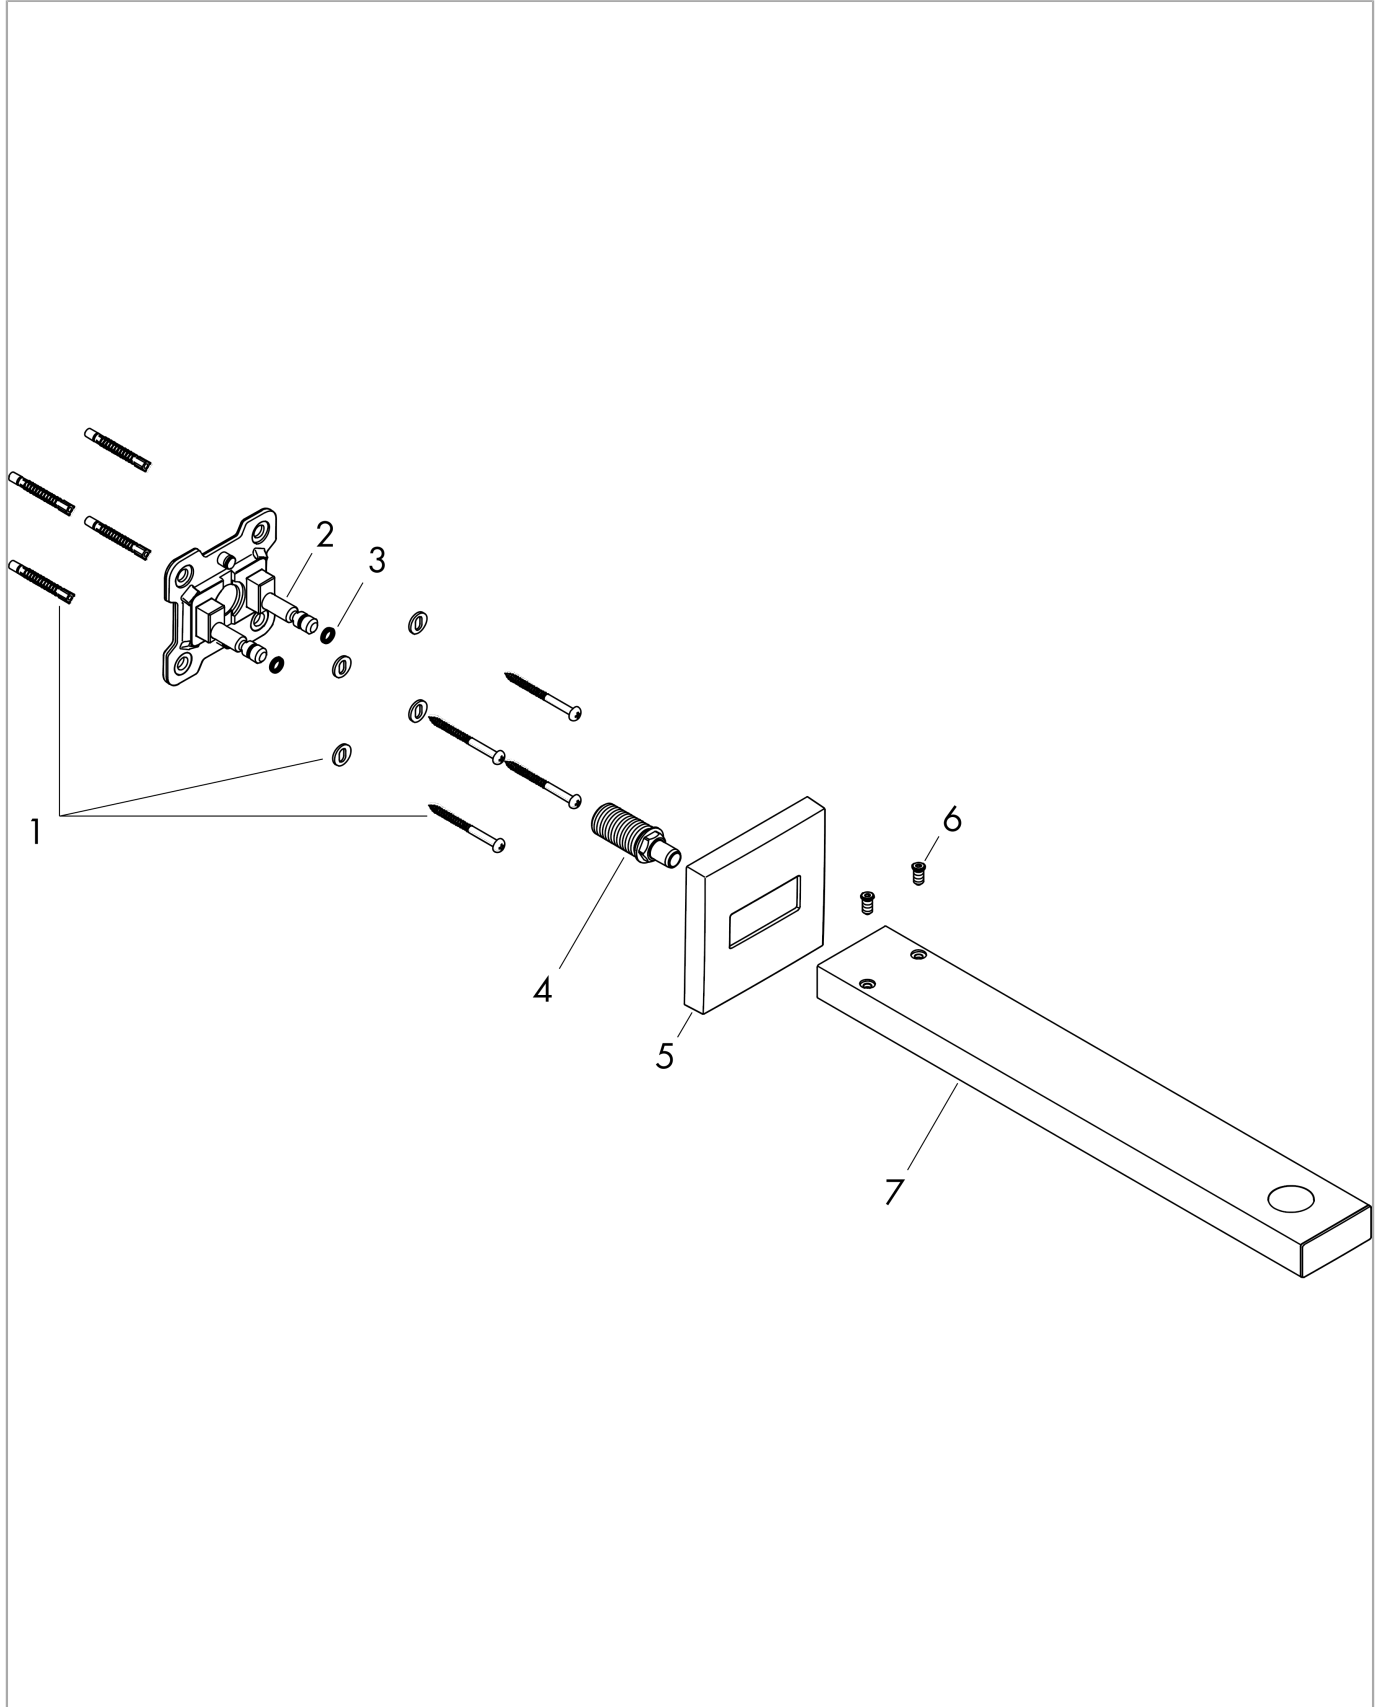

Shower arm square 39 cm

Surfaces: **Chrome** Article Number: **27694000**

Description

product features

- length: 390 mm
- installation type: exposed installation
- connection thread G 1/2
- connection dimension DN15

Design awards

Product image

Scale drawing

Shower arm square 39 cm
 Surfaces: **Chrome** Article Number: **27694000**

Exploded Drawing

Year of production: >08/19

Shower arm square 39 cm

Surfaces: **Chrome** Article Number: **27694000**

Spare part list

Year of production: >08/19

Pos.	Description	Article Number	Price	PU
1	mounting set	96179000	-	1
2	wall flange	93441000	-	1
3	O-ring 6x2	98458000	-	1
4	connecting thread	93416000	-	1
5	escutcheon	93126000	-	1
6	screw	93431000	-	1
7	shower arm	93221000	-	1